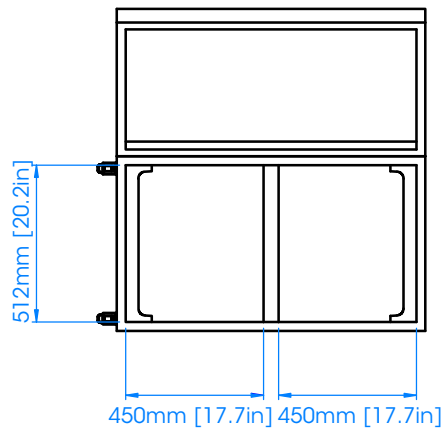

6UP Flight Case 69Q3 (For up to 6 Jazz Stands)

24UP Flight Case 69Q4 (For up to 24 Jazz Stands)

PLAN VIEW

SIDE VIEW

FRONT VIEW

Detailed Specification

Specifier's description

A storage or transport case to specifically fit the RATstands Jazz Stand. Aluminium structure with black hexaboard panels. Available in 2 sizes, 6up and 24up.

Both sizes are lined with a foam, have a hinged lip, recessed flip handles, and recessed butterfly catches. There are 4 braked swivel castors on the larger case.

| Construction | |
|-----------------|--|
| Outer Structure | Aluminium case with 9mm [0.4in] black hexaboard panels |
| Inside Lining | 20mm [0.8in] foam |
| Castors | Nylon wheels |

| Dimensions | 6up | 24up |
|---|--|---|
| External Dimensions (lid closed, including castors on 24up) | 574 x 464 x X 346mm [22.6 x 18.3 x 13.6in] | 932 x 604 x 780 mm [36.7 x 23.8 x 30.7in] |
| Internal Dimensions (lid closed) | 512 x 426 x 277mm [20.2 x 16.8 x 10.9in] | (2x) 450 x 512 x 522mm [17.7 x 20.2 x 20.6in] |
| Weight (without stands) | 12kg [26.5lbs] | 34.5kg [76.1lbs] |
| Weight (with stands) | 28.2kg [62.2lbs] | 99.3kg [218.9lbs] |