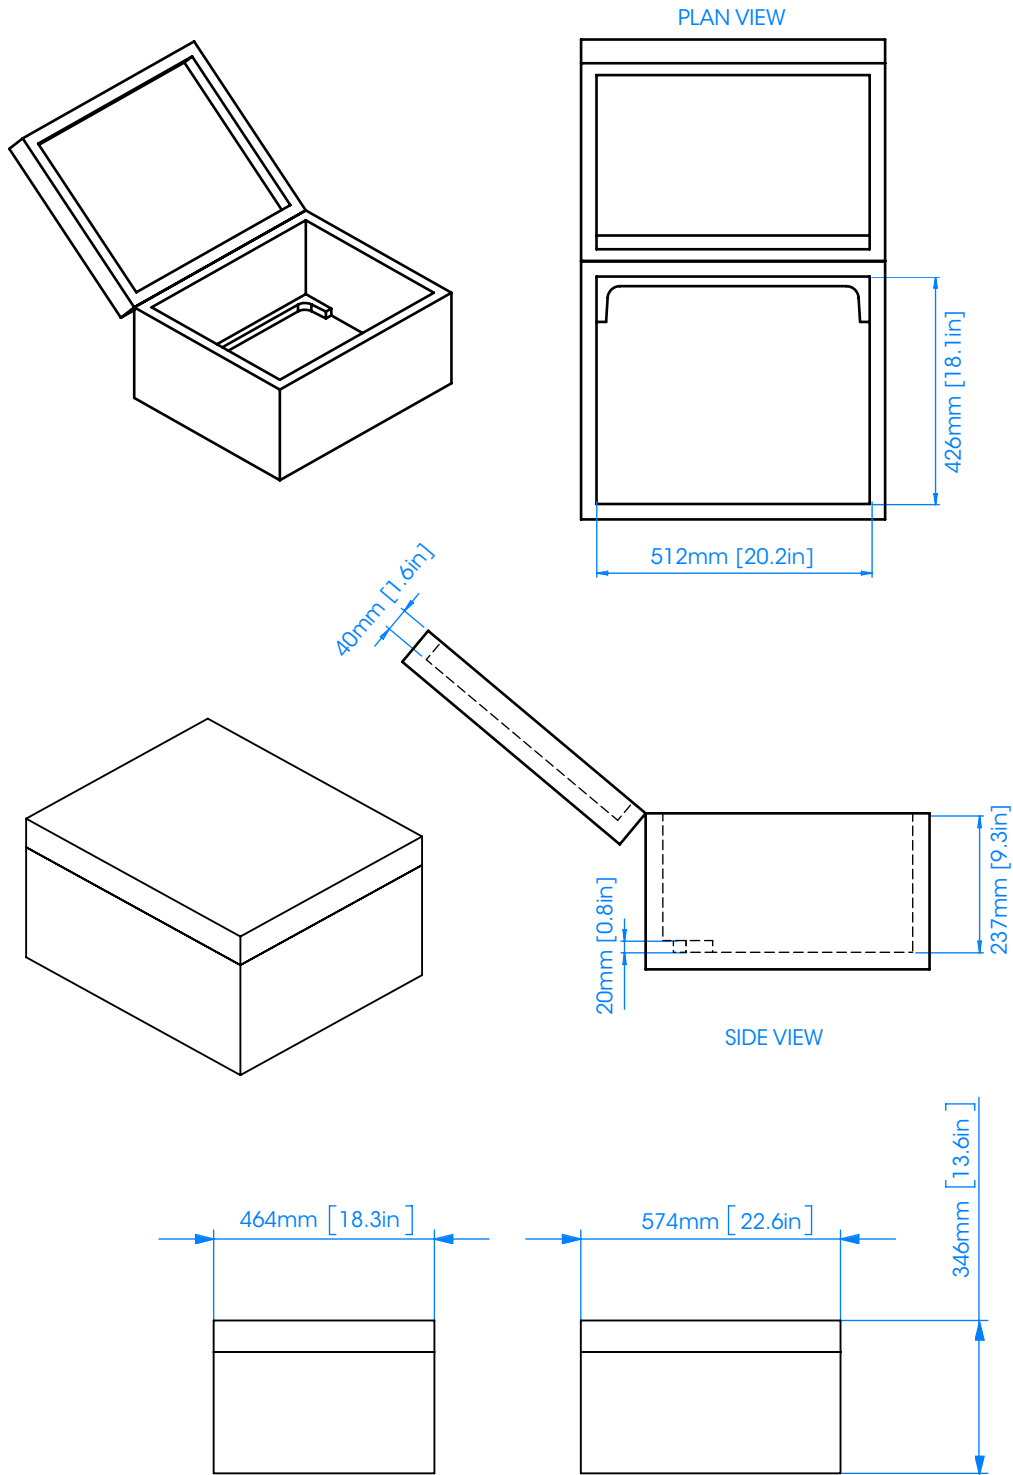

6UP Flight Case 69Q3 (For up to 6 Jazz Stands)