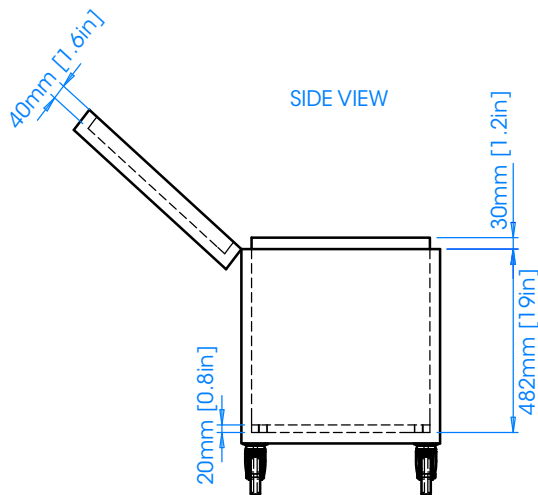

Each Flight Case has two butterfly clips to securely lock the case closed. This is to prevent any damage to the music stands when they are being stored, or transported between rehearsals and shows.

There are two recessed handles on the ends of the case, for ease when moving or lifting.

6UP Flight Case 69Q3 (For up to 6 Jazz Stands)

24UP Flight Case 69Q4 (For up to 24 Jazz Stands)

PLAN VIEW

SIDE VIEW

FRONT VIEW

Detailed Specification

Specifier's description

A storage or transport case to specifically fit the RATstands Jazz Stand. Aluminium structure with black hexaboard panels. Available in 2 sizes, 6up and 24up.

Both sizes are lined with a foam, have a hinged lip, recessed flip handles, and recessed butterfly catches. There are 4 braked swivel castors on the larger case.

| Construction | |
|-----------------|--|
| Outer Structure | Aluminium case with 9mm [0.4in] black hexaboard panels |
| Inside Lining | 20mm [0.8in] foam |
| Castors | Nylon wheels |

| Dimensions | 6up | 24up |
|---|--|---|
| External Dimensions (lid closed, including castors on 24up) | 574 x 464 x X 346mm [22.6 x 18.3 x 13.6in] | 932 x 604 x 780 mm [36.7 x 23.8 x 30.7in] |
| Internal Dimensions (lid closed) | 512 x 426 x 277mm [20.2 x 16.8 x 10.9in] | (2x) 450 x 512 x 522mm [17.7 x 20.2 x 20.6in] |
| Weight (without stands) | 12kg [26.5lbs] | 34.5kg [76.1lbs] |
| Weight (with stands) | 28.2kg [62.2lbs] | 99.3kg [218.9lbs] |