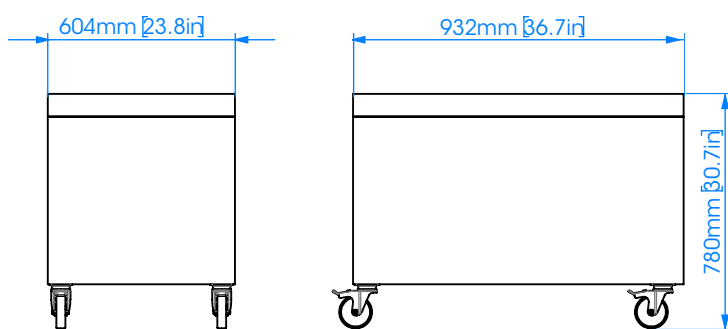

6UP Flight Case 69Q3 (For up to 6 Jazz Stands)

24UP Flight Case 69Q4 (For up to 24 Jazz Stands)

PLAN VIEW

SIDE VIEW

FRONT VIEW

Detailed Specification

Specifier's description

A storage or transport case to specifically fit the RATstands Jazz Stand. Aluminium structure with black hexaboard panels. Available in 2 sizes, 6up and 24up.

Both sizes are lined with a foam, have a hinged lip, recessed flip handles, and recessed butterfly catches. There are 4 braked swivel castors on the larger case.

| Construction | |
|-----------------|--|
| Outer Structure | Aluminium case with 9mm [0.4in] black hexaboard panels |
| Inside Lining | 20mm [0.8in] foam |
| Castors | Nylon wheels |

| Dimensions | 6up | 24up |
|---|--|---|
| External Dimensions (lid closed, including castors on 24up) | 574 x 464 x X 346mm [22.6 x 18.3 x 13.6in] | 932 x 604 x 780 mm [36.7 x 23.8 x 30.7in] |
| Internal Dimensions (lid closed) | 512 x 426 x 277mm [20.2 x 16.8 x 10.9in] | (2x) 450 x 512 x 522mm [17.7 x 20.2 x 20.6in] |
| Weight (without stands) | 12kg [26.5lbs] | 34.5kg [76.1lbs] |
| Weight (with stands) | 28.2kg [62.2lbs] | 99.3kg [218.9lbs] |