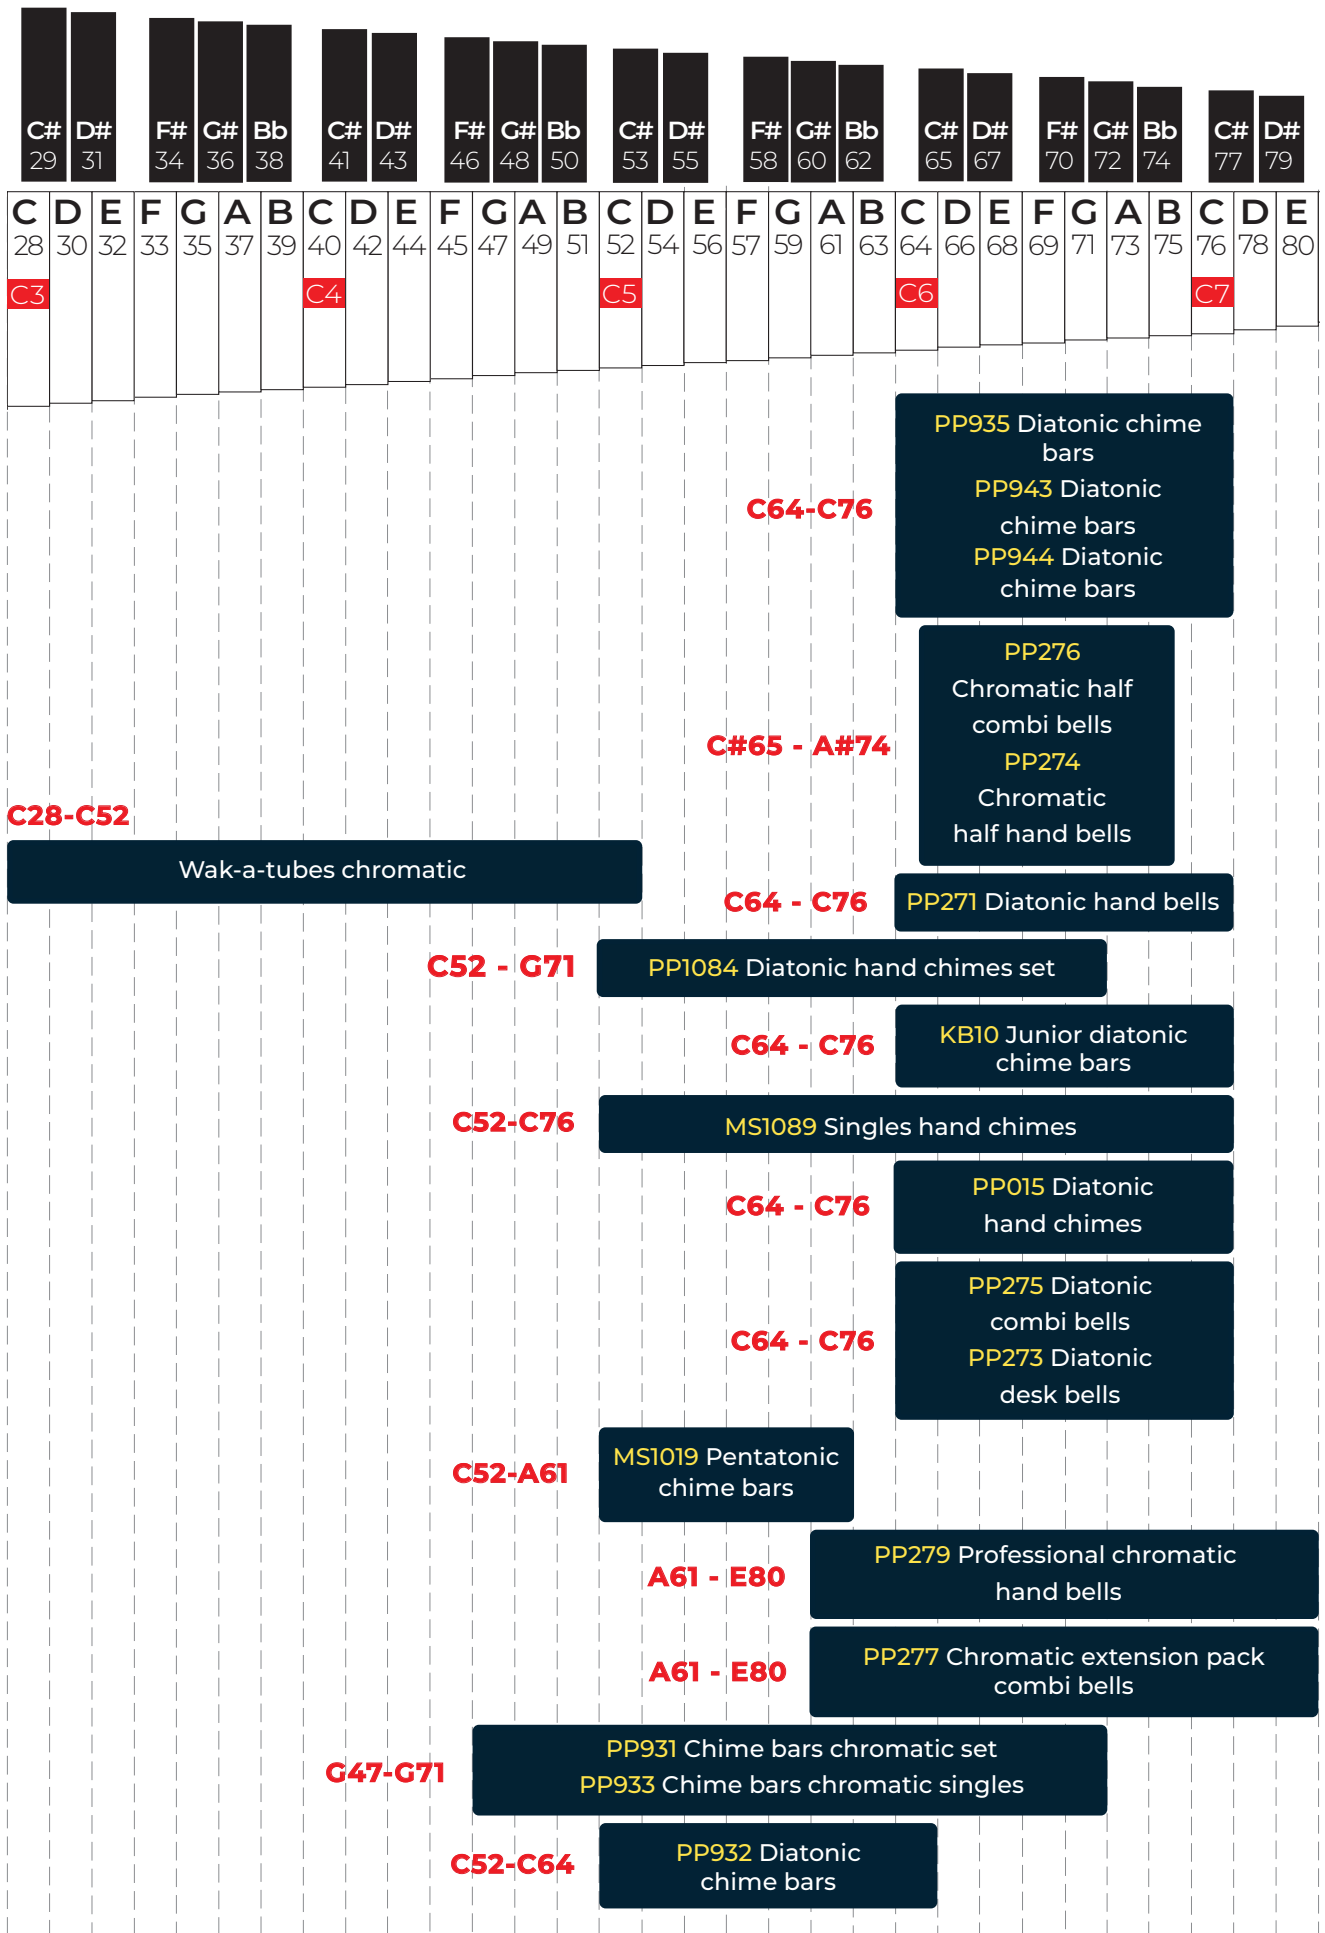

PERCUSSION *Plus*

Tuning Compass

Hand instruments

PERCUSSION *Plus*

Tuning Compass

Xylophones and metallophones

PP022 / PP7022 Bass
chromatic half metallophones
PP028 / PP7028 Bass
chromatic half xylophones

C#29 - G#48

PP017 / PP7017 Soprano
diatonic metallophones
PP023 / PP7023 Soprano
diatonic xylophones

C52 - A37

PP020 / PP7020 Alto
chromatic half metallophones
PP026 / PP7026 Alto
chromatic half xylophones

C#41 - G#60

PP019 / PP7019 Alto diatonic
metallophones
PP025 / PP7025 Alto diatonic
xylophones

C40 - A61

F45 - C88

PP092 Chromatic concert xylophone

PP018 / PP7018 Soprano
chromatic half metallophones
PPP024 / PP7024 Soprano
chromatic half xylophones

C#53 - G#72

PP021 / PP7021 Bass diatonic
metallophones
PP027 / PP7027 Bass diatonic
xylophones

C28 - A49

PP088 Tenor chromatic xylophone

A37 - C64

PP089 Tenor chromatic xylophone

Bb38 - Bb62