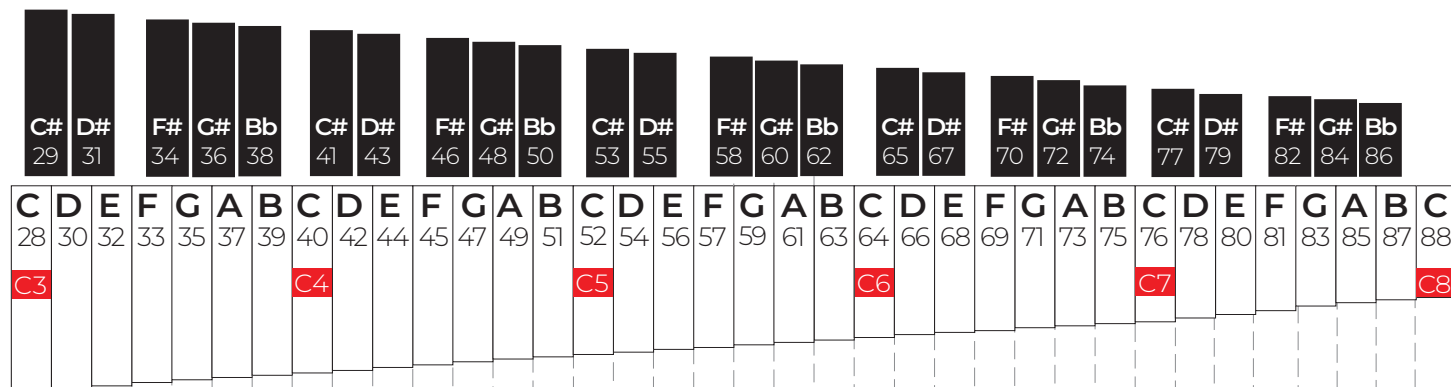

PERCUSSION *Plus*

Tuning Compass

Hand instruments

PERCUSSION *Plus*

Tuning Compass

Xylophones and metallophones

PP022 / PP7022 Bass
chromatic half metallophones
PP028 / PP7028 Bass
chromatic half xylophones

C#29 - G#48

PP017 / PP7017 Soprano
diatonic metallophones
PP023 / PP7023 Soprano
diatonic xylophones

C52 - A37

PP020 / PP7020 Alto
chromatic half metallophones
PP026 / PP7026 Alto
chromatic half xylophones